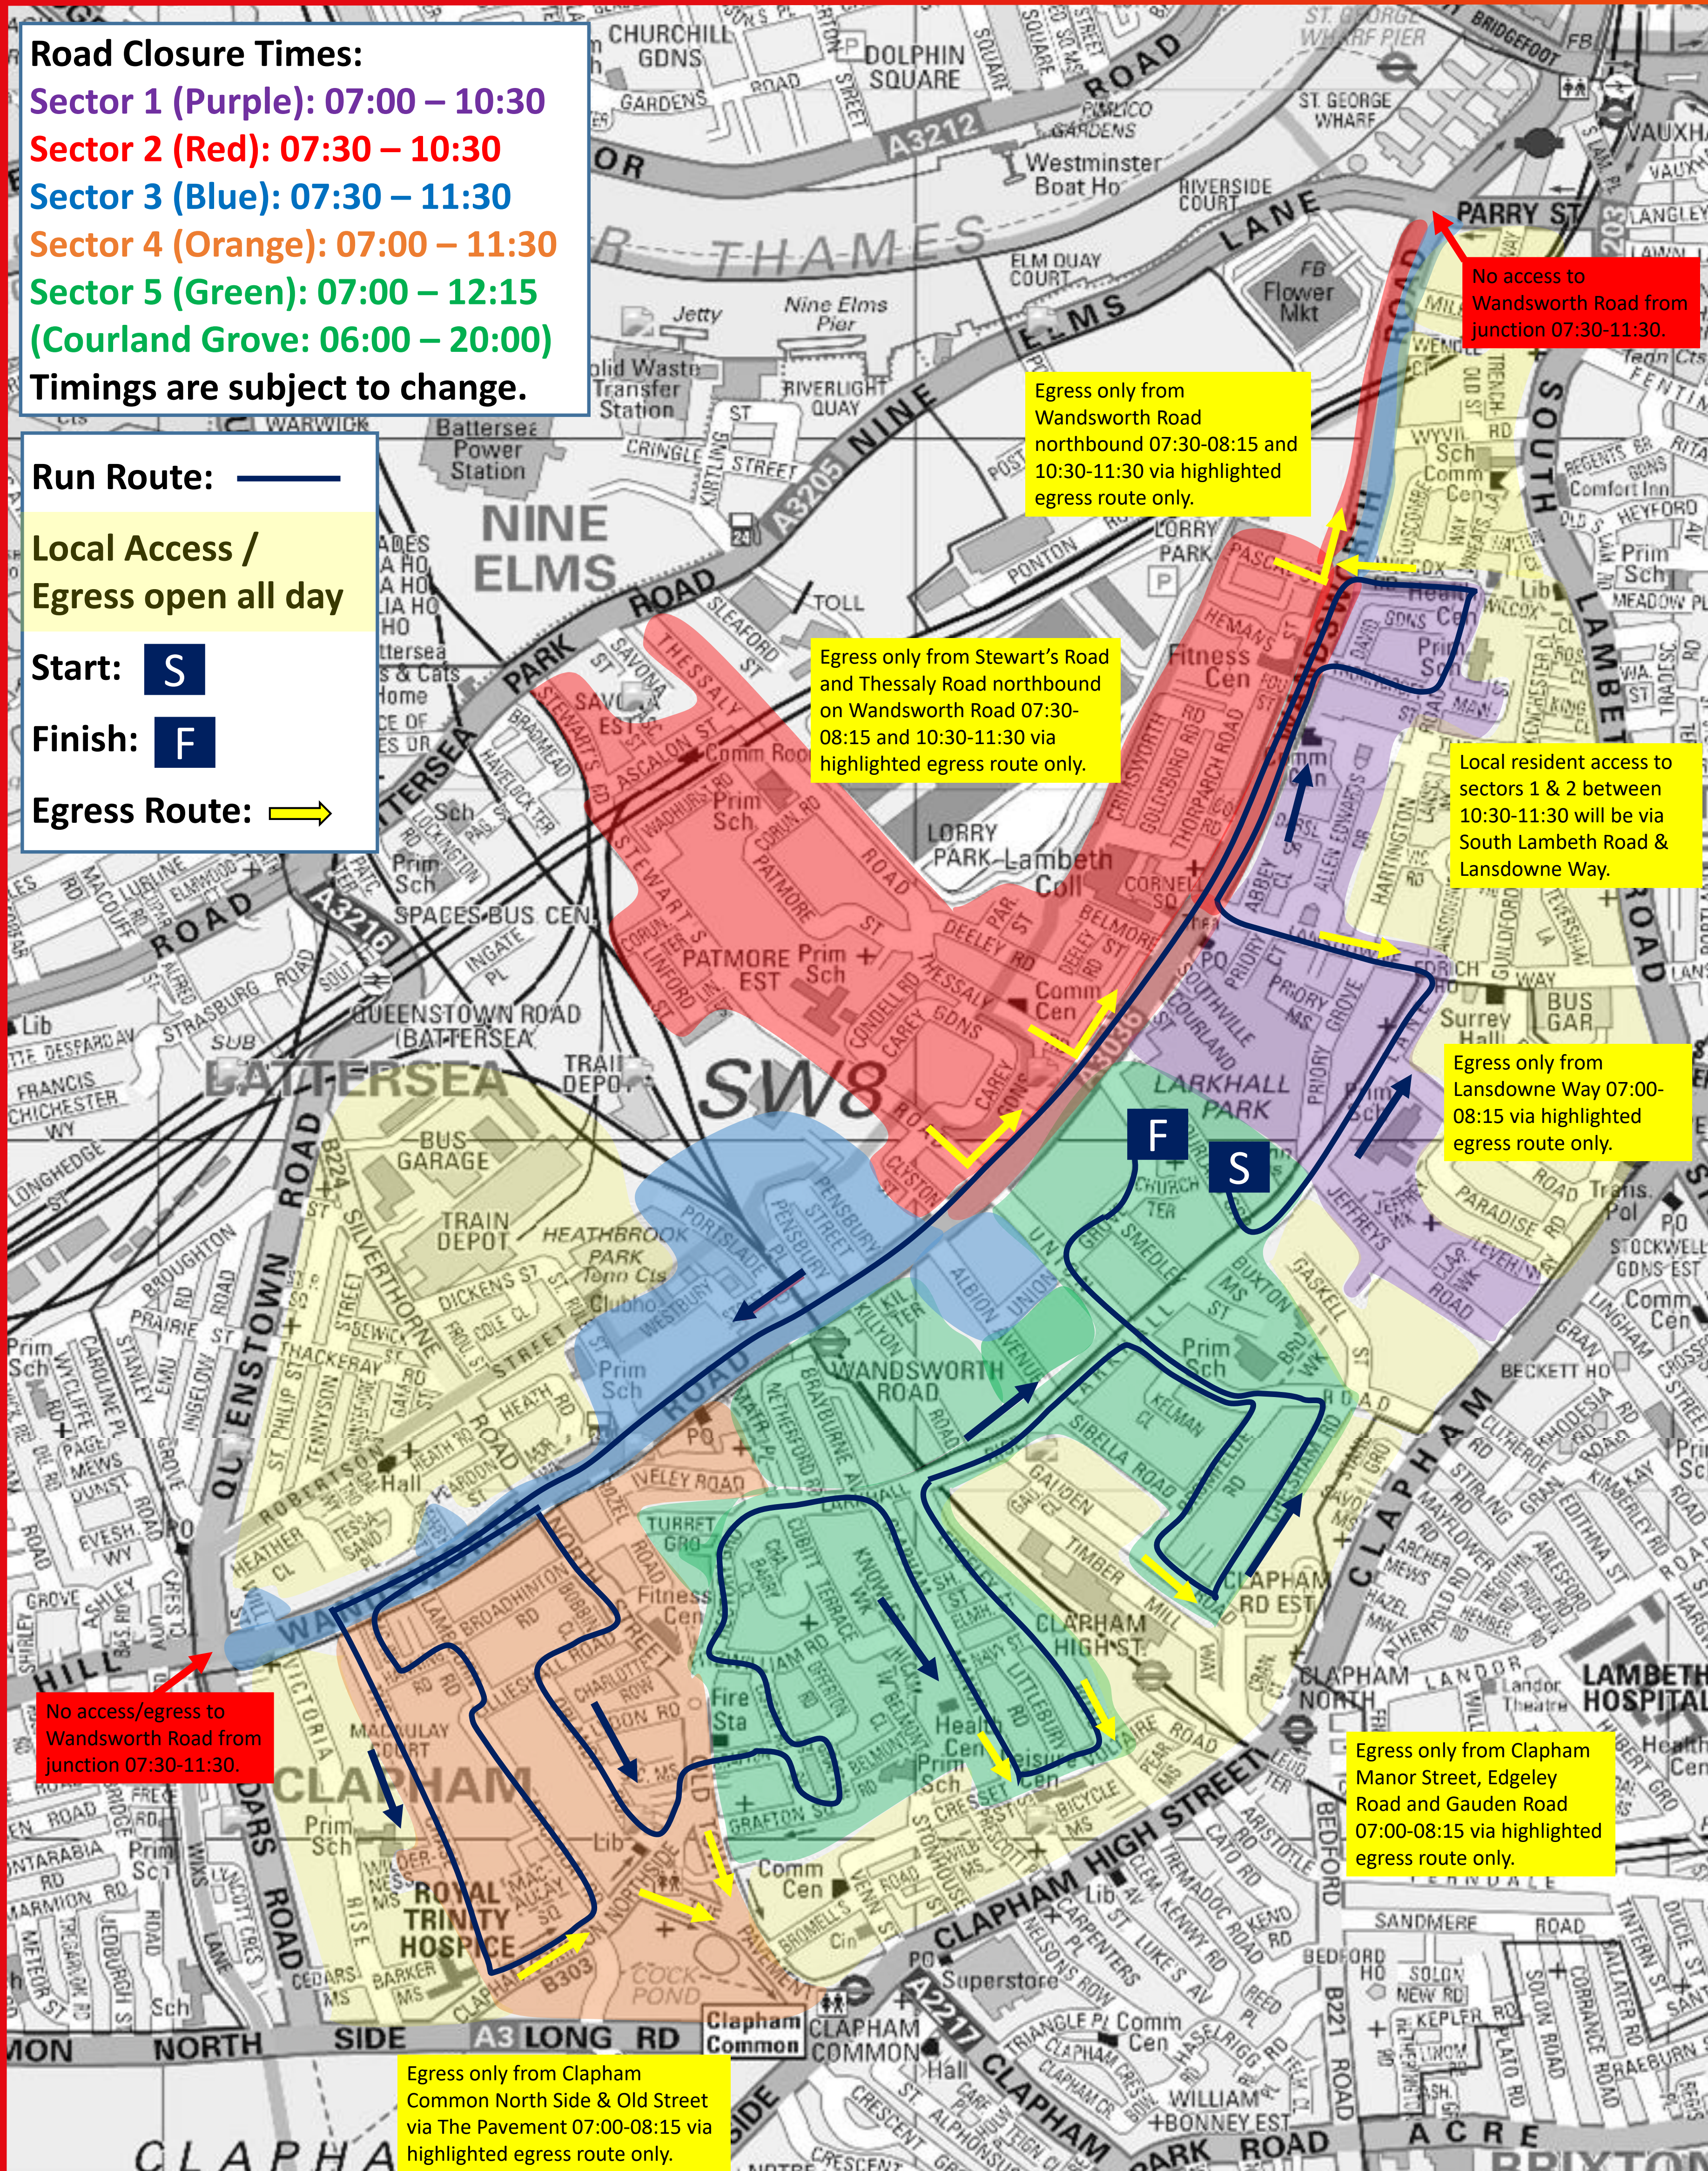

Advanced warning signs for road closures will be erected 2 weeks before the event.

Parking/loading will not be permitted on single yellow lines on roads of the run route. Some parking bay suspensions will be in place.

Any vehicles parked illegally will be towed.

We thank all residents and businesses for your understanding, help and support and look forward to sharing a fantastic inaugural event with you all. *The adidas City Runs Team*

GREAT ORMOND STREET HOSPITAL CHARITY